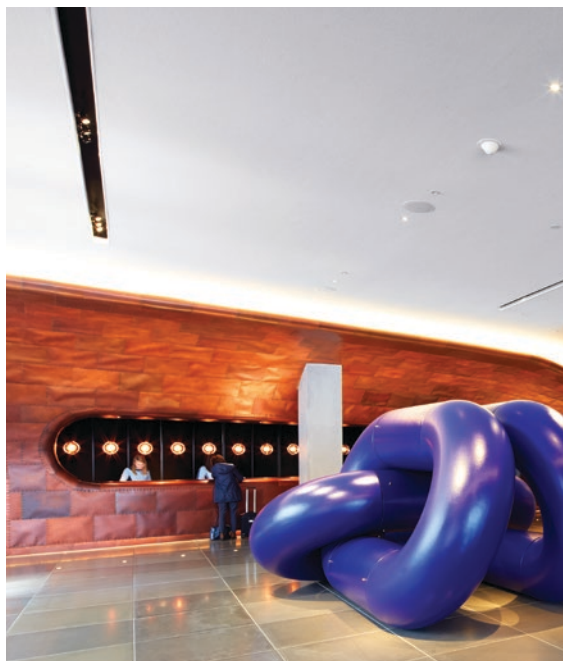

WORLD OF SIMPLICITY

A meeting room, a lobby or a restaurant; **Rockfon® Mono® Acoustic** is ideal for **any type of space** and is not only reserved for impressive, grand constructions. It allows you to easily bring beautiful, monolithic surfaces with great acoustics to **small projects** in retail, offices, education and public areas too.

Be inspired by three simple, yet beautiful projects where the monolithic ceiling was used to create a calm and undisturbed surface so the interior of the room could be the centre of attention.

1

IT'S TIME TO MEET

Project: NY-Reklam, Jönköping, SE

Architect: Marge Arkitekter

Ceiling: Rockfon Mono Acoustic

The Swedish advertising agency NY-Reklam works with branding and marketing, and their office clearly reflects their passion for creativity and design. A colourful and busy interior design meets the eye when you enter the building. This is combined with a mix of more subtle and discreet materials like Rockfon Mono Acoustic, achieving the perfect balance for an inspirational and pleasant workplace.

3

DINNER IS SERVED

Project: Best Western Plus Centre, Vannes, FR
Ceiling: Rockfon Mono Acoustic

Restaurants are typically places where acoustics and noise regulation are overlooked. They are often characterised by high sound levels, like ongoing conversations, noise from cutlery touching plates, etc. Best Western in Vannes wished to create a comfortable acoustic environment for their guests to enjoy their meal as well as keeping a modern design to the room. Rockfon Mono Acoustic was chosen because it blends quietly into the interior design while bringing great acoustics.